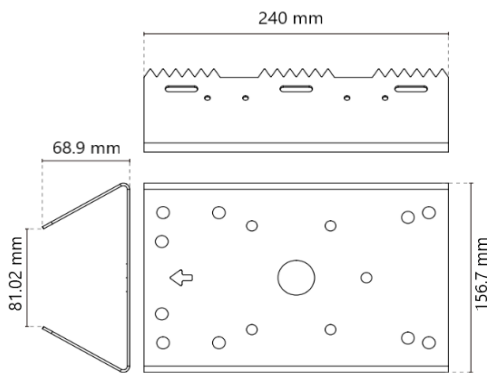

## Technical Data

General	
Ingress Protection	IP66
Operating Temperature	-20°C to 65°C
Mechanical	
Body Material	Cast Aluminum
Sight Glass Material	Window with hardened mineral clear glass
Overall Dimension (WxHxD)	<i>Please refer to dimension drawings</i>
Internal Usable Size for Camera Module	105 x 77.4 x 255 mm
Cable Entry	4 x M16
Weight	2.9 KG
Electrical	
Operating Voltage	24VAC
Power Consumption	Window Heater: 10W Fan: 2W Camera: 6 ~ 8W Wiper: 6 W
Thermostatically Controlled Heater	T°C on: <20°C, T°C off: >30°C
Thermostatically Controlled Fan	T°C on: >35°C, T°C off: <25°C
Optional	
Wiper Mechanism	Available for AF1V3-W model
LED Illumination	Available for AF1V3-LED model
LED Illumination	
LED12	12W Snap-in 850nm IR LED illuminator Vari angle: 10° ~ 40° IR LED distance: 50 ~ 140 meter
LED48	48W Snap-in 850nm IR LED illuminator Vari angle: 10° ~ 30° IR LED distance: 150 ~ 350 meter
Accessories	
Standard	Sunshield, Wall Bracket
Optional	Pole Mount Bracket, Corner Mount Bracket

## Outline Dimensions (mm)

AF1V3-W Outline Dimensions

WB-AF1V3 Outline Dimensions

PM-AF1V3 Outline Dimensions

PME-AF1V3 Outline Dimensions