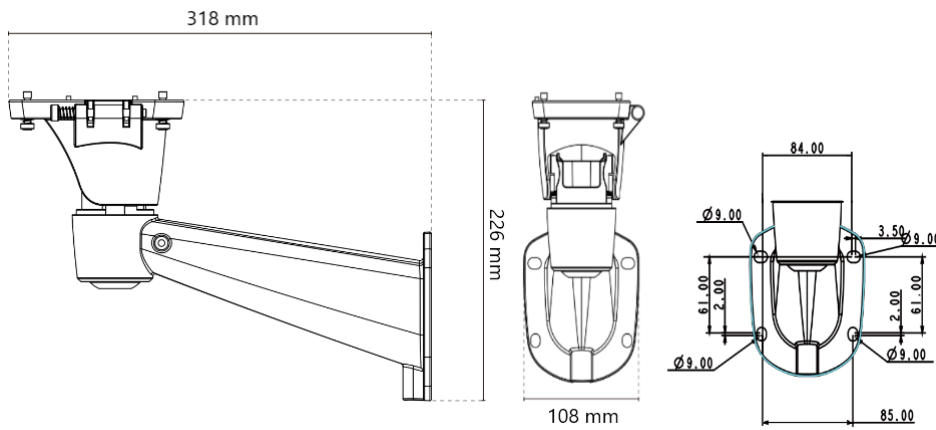

WB-AF1V3 Outline Dimensions