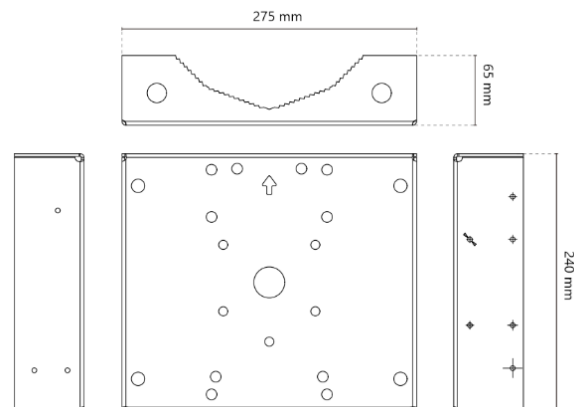

## Technical Data

General	
Ingress Protection	IP66
Operating Temperature	-20°C to 65°C
Mechanical	
Body Material	Cast Aluminum
Sight Glass Material	Window with hardened mineral clear glass
Overall Dimension (WxHxD)	<i>Please refer to dimension drawings</i>
Internal Usable Size for Camera Module	105 x 77.4 x 255 mm
Cable Entry	4 x M16
Weight	2.9 KG
Electrical	
Operating Voltage	24VAC
Power Consumption	Window Heater: 10W Fan: 2W Camera: 6 ~ 8W Wiper: 6 W
Thermostatically Controlled Heater	T°C on: <20°C, T°C off: >30°C
Thermostatically Controlled Fan	T°C on: >35°C, T°C off: <25°C
Optional	
Wiper Mechanism	Available for AF1V3-W model
LED Illumination	Available for AF1V3-LED model
LED Illumination	
LED12	12W Snap-in 850nm IR LED illuminator Vari angle: 10° ~ 40° IR LED distance: 50 ~ 140 meter
LED48	48W Snap-in 850nm IR LED illuminator Vari angle: 10° ~ 30° IR LED distance: 150 ~ 350 meter
Accessories	
Standard	Sunshield, Wall Bracket
Optional	Pole Mount Bracket, Corner Mount Bracket

## Outline Dimensions (mm)

AF1V3-W Outline Dimensions

WB-AF1V3 Outline Dimensions

PM-AF1V3 Outline Dimensions

PME-AF1V3 Outline Dimensions

### Camera Module Options

18x2M	: 2MP, 18x Zoom, IP with Self-learning Video Analytics
2M	: 2MP, IP with Self-learning Video Analytics
4M (9)	: 4MP (3.3-9mm), IP with Self-learning Video Analytics
4M (22)	: 4MP (9-22mm), IP with Self-learning Video Analytics
6M	: 6MP, IP with Self-learning Video Analytics
8M	: 8MP, IP with Self-learning Video Analytics