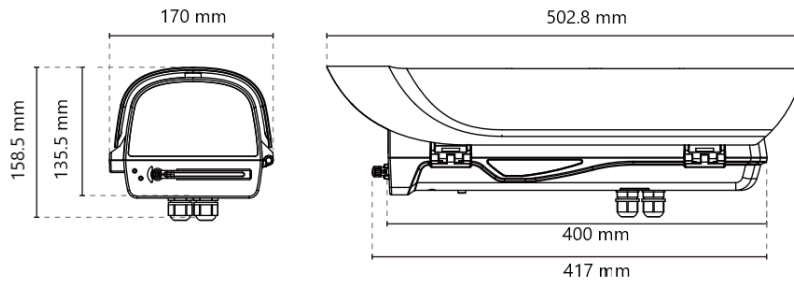

Outline Dimensions (mm)

AF1V3-W Outline Dimensions